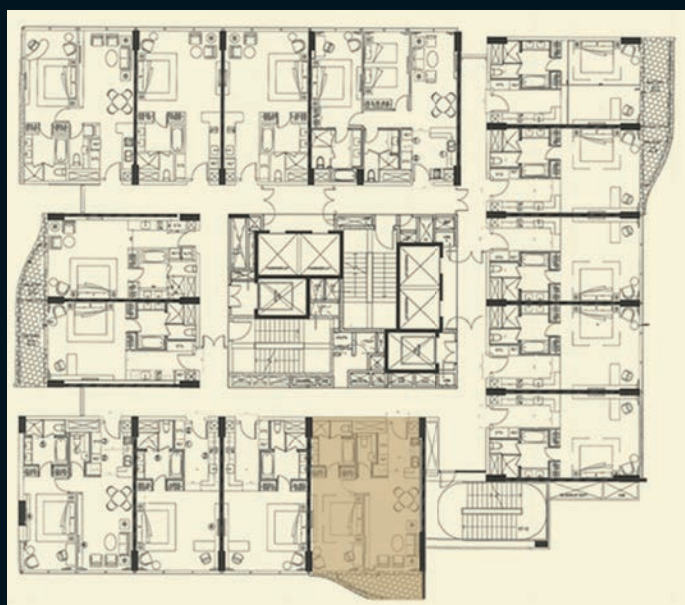

ASCOTT

IREO CITY
GURGAON

1 BEDROOM APARTMENT

Area - 1290 Sq.ft.

Layout Plan

Key Plan

Disclaimer: Layout, furniture and fixtures are suggestive. Floor Plan, furniture, fixture, layout, areas and dimensions are subject to change uptill handing over of the final product.