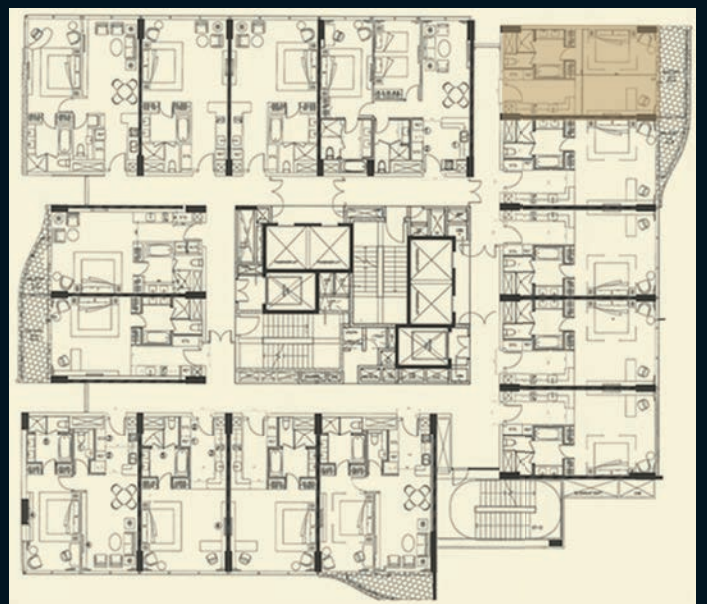

# STUDIO APARTMENT

Area - 1004 Sq.ft.

Layout Plan

Key Plan